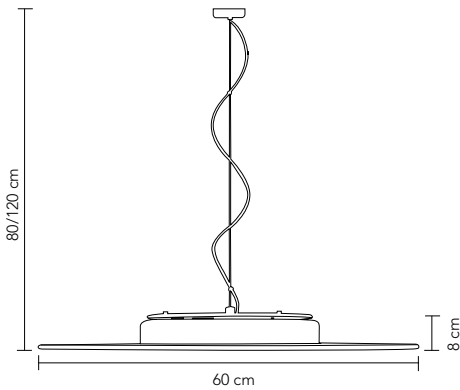

Planetary

A **Planetary** lamp, for those who believe that the future is tomorrow, even if they live in the present, an inspiring evocation that will envelop you in a personalized atmosphere, an entire experience.

A structure made by hand in MDF and lacquered white, silver and black.

Planetary

Josep Vera

1 DownLight LED
18W 1400 lumens 4000K

Finishes

White
Silver
Black

Tothora reserves the right to change or cancel any product or finish without previous notice.