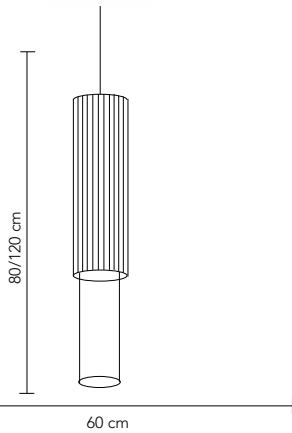

Virolai

A **Virolai** lamp, for those who believe that the future is tomorrow, even if they live in the present, an inspiring evocation that will envelop you in a personalized atmosphere, an entire experience.

A structure made by hand in MDF and lacquered white, silver and black.

Virolai Josep Vera

1 DownLight LED
5W 1400 lumens 4000K

Finishes

Beech
Walnut

Glass or Methacrylate