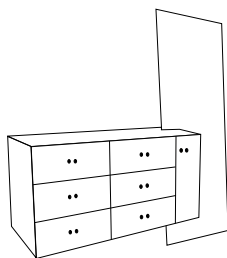

A side slit to place the magnificent polished stainless steel mirror, you will not need a single screw.

Welcome basic

With buc 3 drawer (with self-closing) and 1 door
65x45x60 cm.

Mirror made of stainless steel sheet, glossy laminate 1.5 mm thick, mounted on a base of 7 mm thick varnished wood.

60x170 cm

Gold, Silver and Bronze

Welcome two

With buc of 6 drawers (with self-closing) and 1 door
105x45x60 cm.

Mirror made of stainless steel sheet, glossy laminate 1.5 mm thick, mounted on a base of 7 mm thick varnished wood.

60x170 cm

Gold, Silver and Bronze

Welcome single

With DM shelf veneered with natural woods
120x40x6 cm

Mirror made of stainless steel sheet, glossy laminate 1.5 mm thick, mounted on a base of 7 mm thick varnished wood.