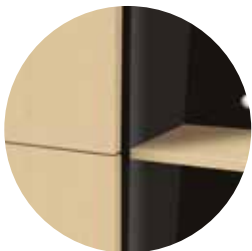

Interior shelves, behind from the front door you will find 2 shelves to store small pieces, you can take them out if you want, just pull them.