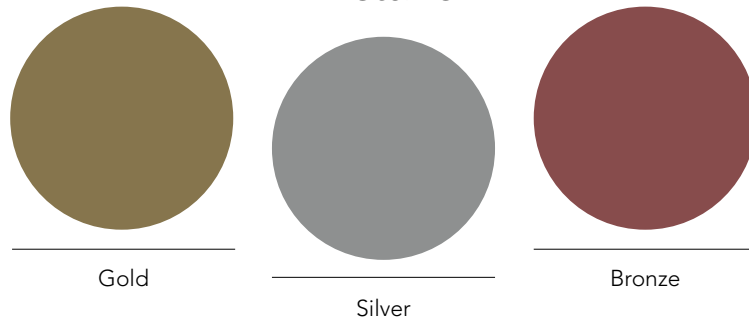

60x170 cm

Gold, Silver and Bronze

Harlem wood

Finishes

Wood

Lacquered

Metallic

T O T H O R A
HOME ACCESSORIES